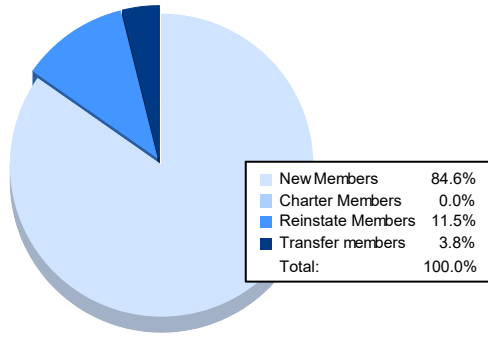

Year	New Clubs	Dropped Clubs	Gain/ Loss Clubs	New Members	Charter Members	Reinstate Members	Transfer Members	Total Member Added	Total Members Dropped	Gain/ Loss Members
2016-2017	0	0	0	55	0	1	1	57	57	0
2017-2018	0	0	0	67	2	22	1	92	120	-28
2018-2019	0	1	-1	48	0	4	5	57	58	-1
2019-2020	0	2	-2	26	0	1	2	29	85	-56
2020-2021	0	1	-1	22	0	3	1	26	83	-57
<b>Average</b>	<b>0</b>	<b>1</b>	<b>-1</b>	<b>44</b>	<b>0</b>	<b>6</b>	<b>2</b>	<b>52</b>	<b>81</b>	<b>-28</b>

### Membership Composition June 2021 Cumulative