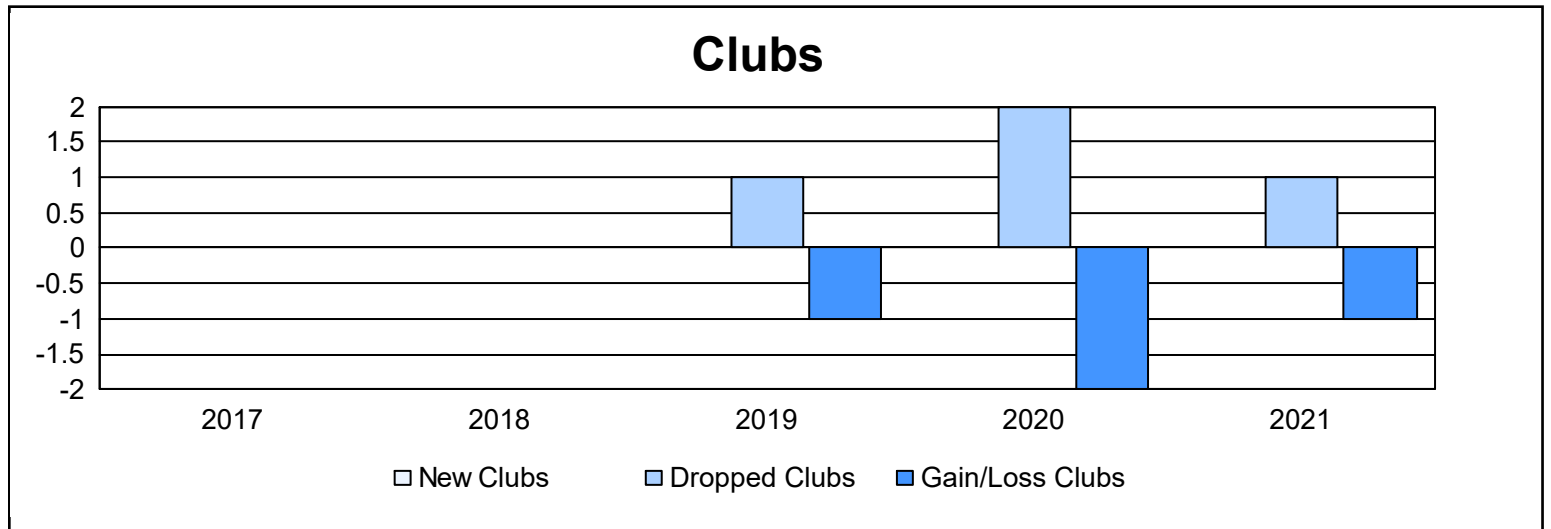

Year	New Clubs	Dropped Clubs	Gain/ Loss Clubs	New Members	Charter Members	Reinstate Members	Transfer Members	Total Member Added	Total Members Dropped	Gain/ Loss Members
2016-2017	0	0	0	55	0	1	1	57	57	0
2017-2018	0	0	0	67	2	22	1	92	120	-28
2018-2019	0	1	-1	48	0	4	5	57	58	-1
2019-2020	0	2	-2	26	0	1	2	29	85	-56
2020-2021	0	1	-1	22	0	3	1	26	83	-57
<b>Average</b>	<b>0</b>	<b>1</b>	<b>-1</b>	<b>44</b>	<b>0</b>	<b>6</b>	<b>2</b>	<b>52</b>	<b>81</b>	<b>-28</b>

### Membership Composition June 2021 Cumulative