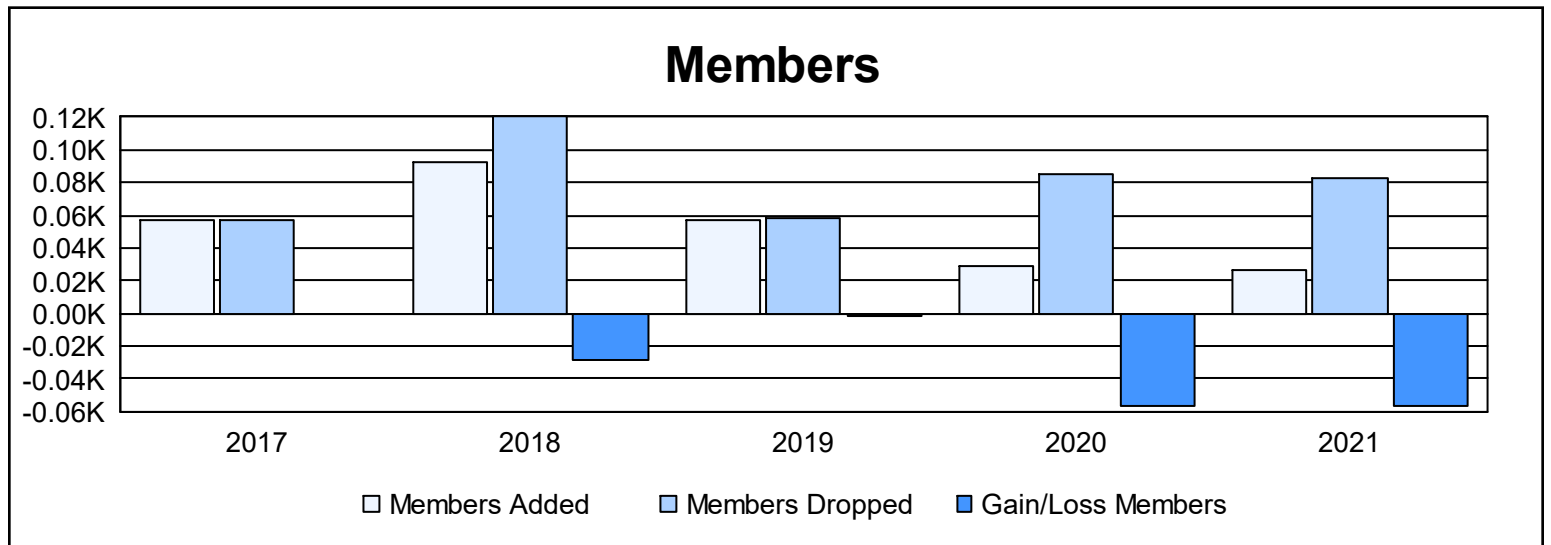

Year	New Clubs	Dropped Clubs	Gain/ Loss Clubs	New Members	Charter Members	Reinstate Members	Transfer Members	Total Member Added	Total Members Dropped	Gain/ Loss Members
2016-2017	0	0	0	55	0	1	1	57	57	0
2017-2018	0	0	0	67	2	22	1	92	120	-28
2018-2019	0	1	-1	48	0	4	5	57	58	-1
2019-2020	0	2	-2	26	0	1	2	29	85	-56
2020-2021	0	1	-1	22	0	3	1	26	83	-57
<b>Average</b>	<b>0</b>	<b>1</b>	<b>-1</b>	<b>44</b>	<b>0</b>	<b>6</b>	<b>2</b>	<b>52</b>	<b>81</b>	<b>-28</b>

### Membership Composition June 2021 Cumulative